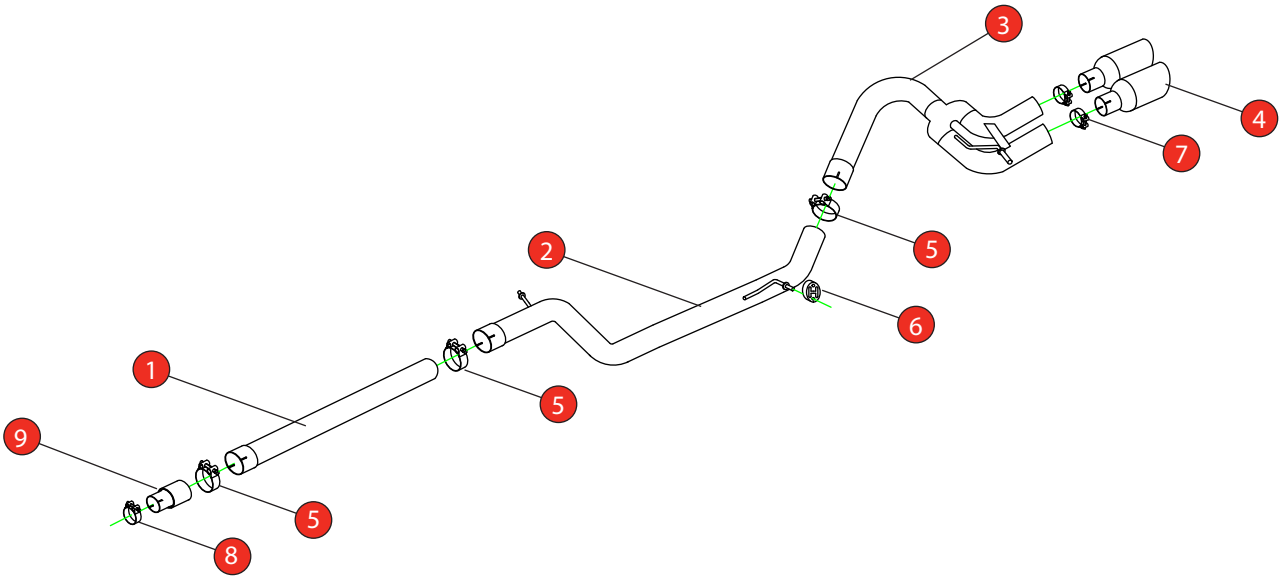

<b>Car</b>	VW MK7 Golf GTD	<b>Part No.</b>	SVWS067C
<b>Year</b>	2013-2017	<b>Fit Kits</b>	387FK
<b>Notes</b>	Where not supplied use original fittings	<b>Features</b>	Pipe Diameter:- 76mm

Estimated Fitting Time: 1 Hour

NO.	PART NO.	DESCRIPTION	QTY
1	641VW	Non-resonated Front Section	1
2	809VW	Non-resonated Centre Section	1
3	808VW	Rear Section (to OE diffusor)	1
4	Z023.10056	Ø90mm Black Ceramic Daytona Trim	2
<b>Fit Kit</b>			
5	Z016.10062	79mm H/D Clamp	3
6	Z016.10057	Hanging Rubber	1
7	Z016.10064	63-68mm H/D Clamp	2
8	Z016.10004	55-59mm Clamp	1
9	AD130	Adaptor (USE TO FIT TO O.E SYSTEM)	1

E-MARK	N/A
DATE	23/03/2022
ISSUE	00
AUTHORISED	S Shipley

**NOTE:** ENSURE SCORPION SYSTEM IS CLEAR OF MOVING PARTS AND ALL ORIGINAL FUNCTIONS WORK CORRECTLY.

STAY CONNECTED TO RED POWER.